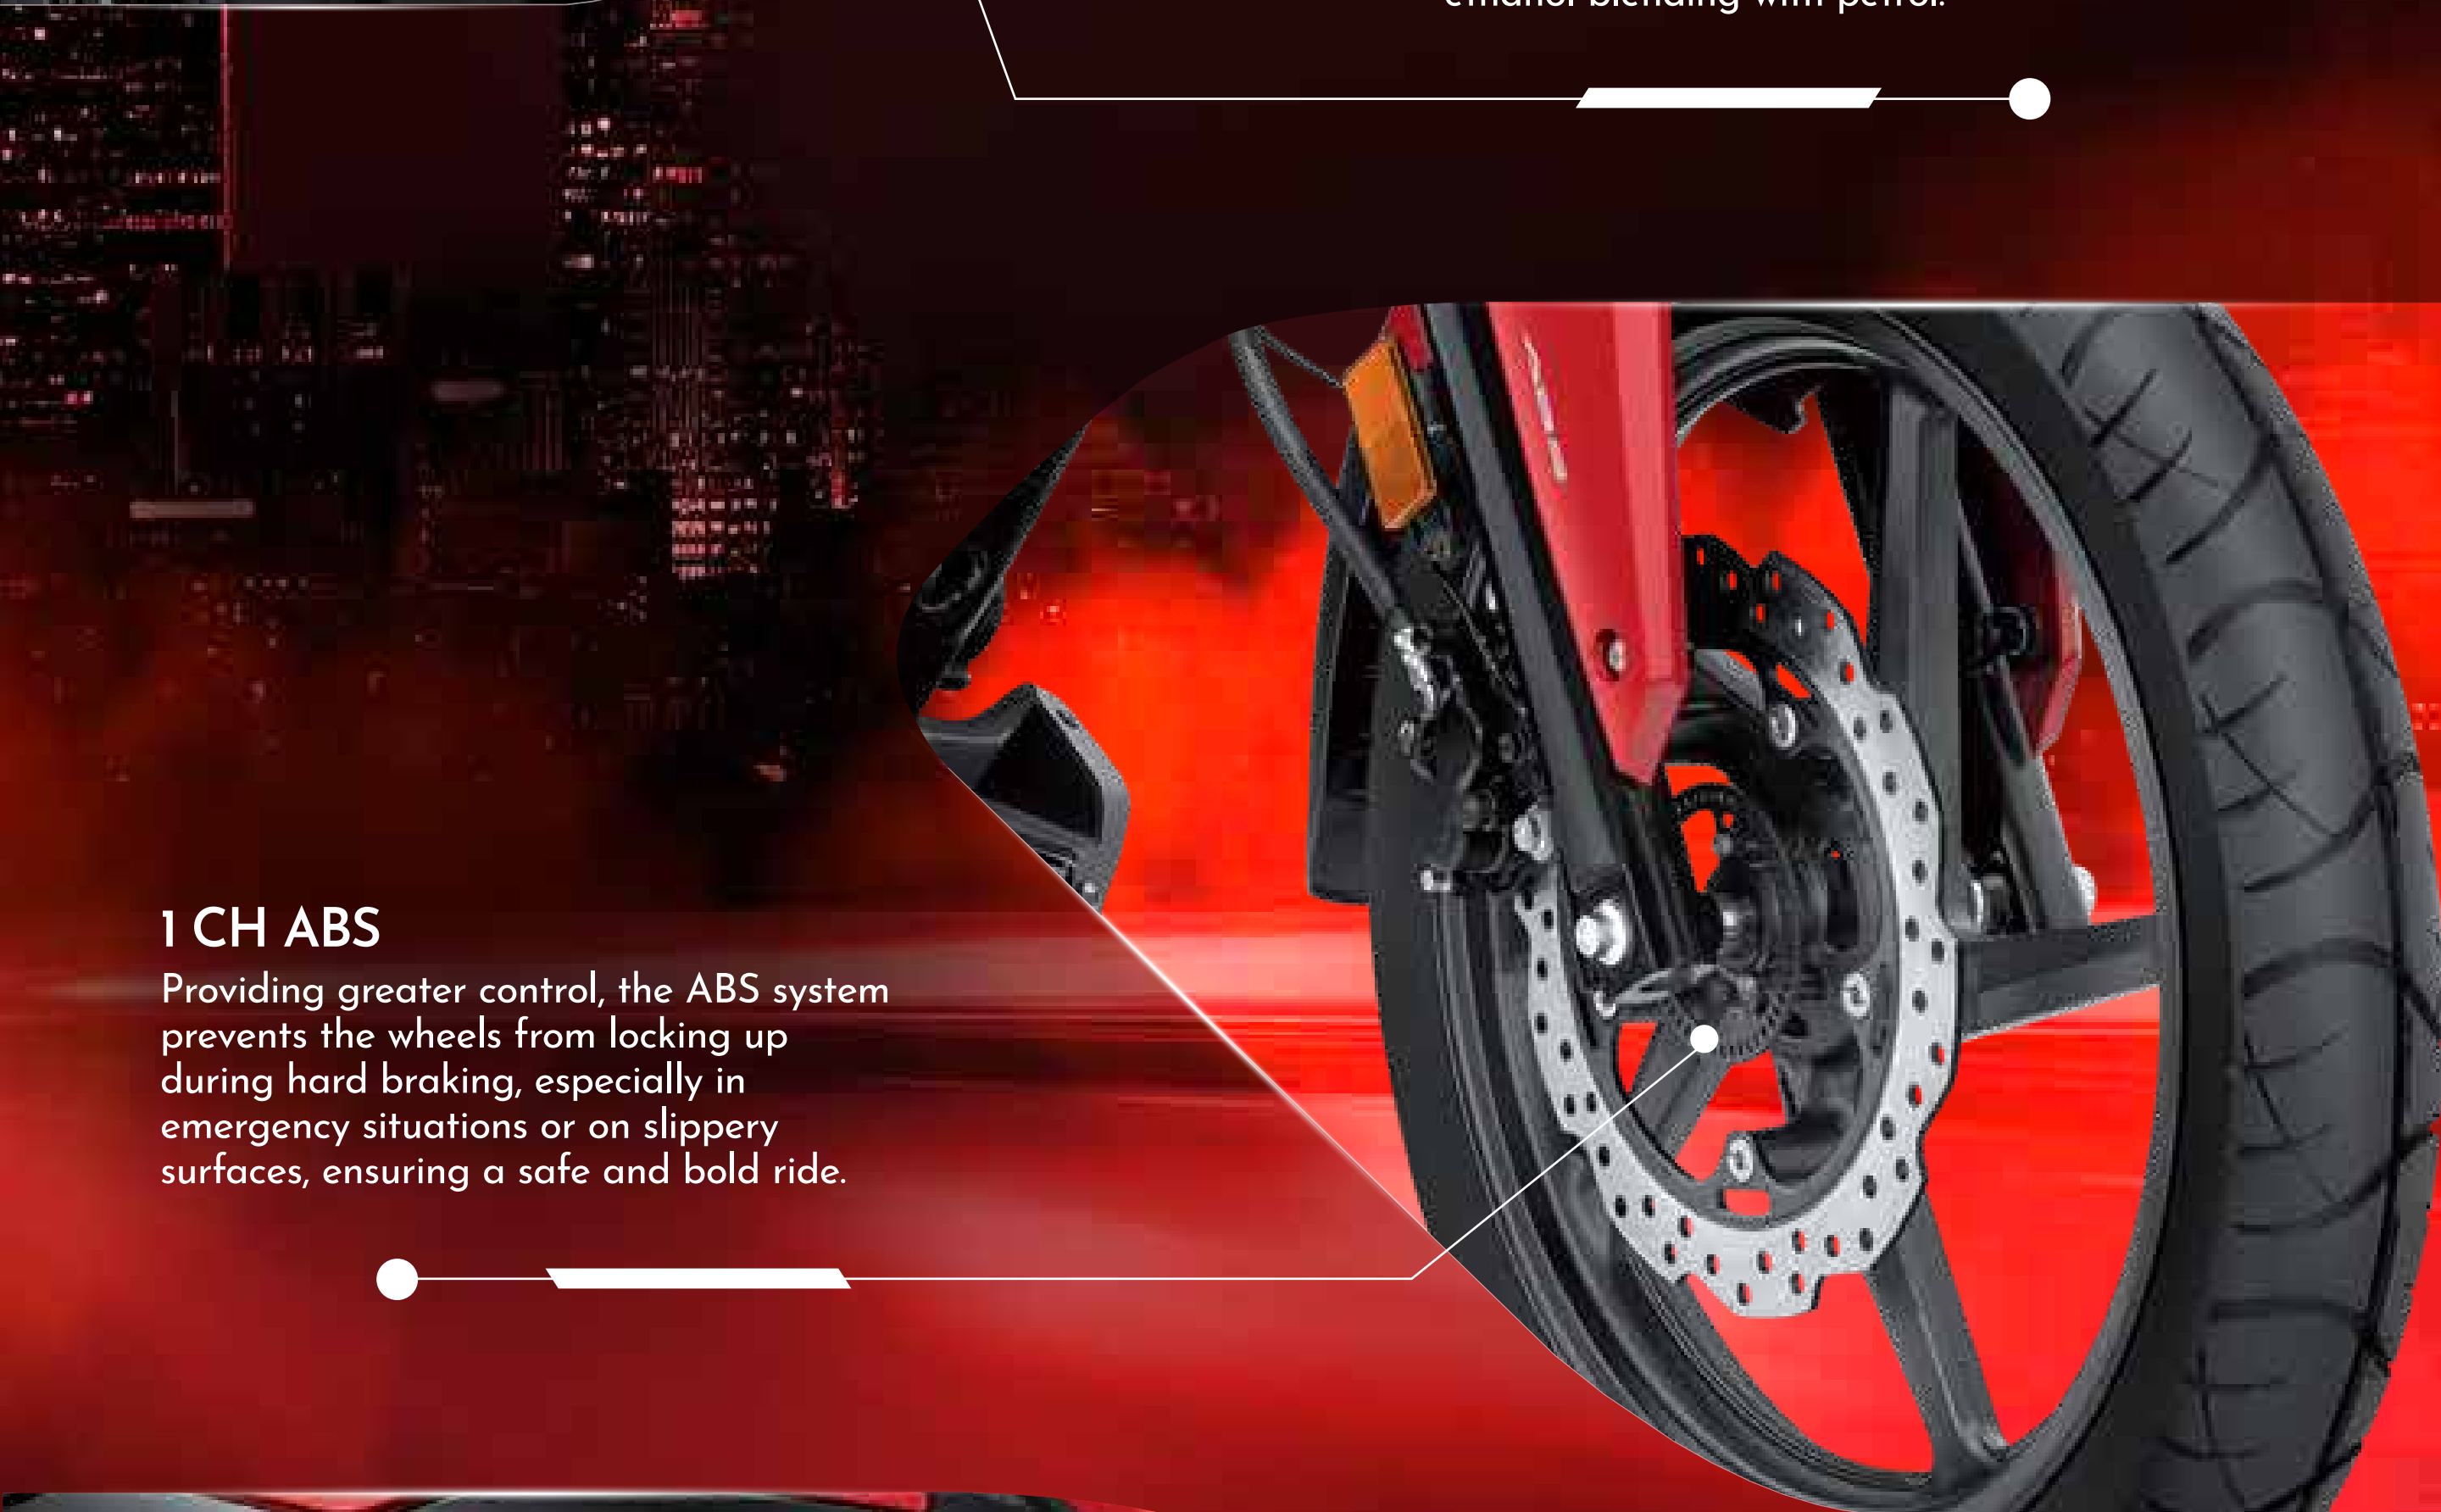

1 CH ABS

Providing greater control, the ABS system prevents the wheels from locking up during hard braking, especially in emergency situations or on slippery surfaces, ensuring a safe and bold ride.